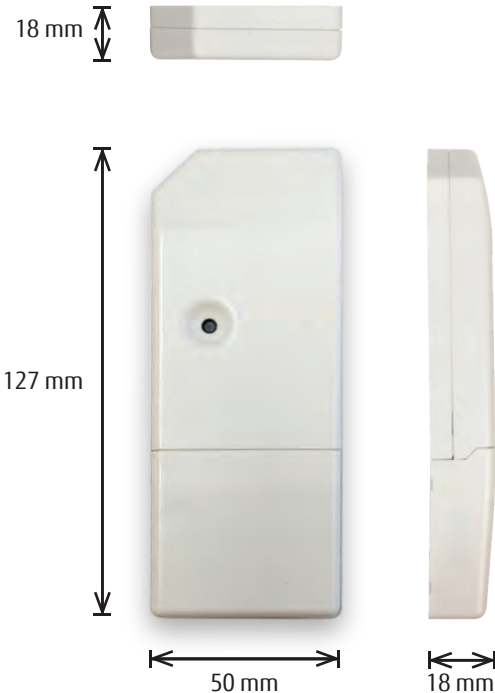

DIMENSIONS